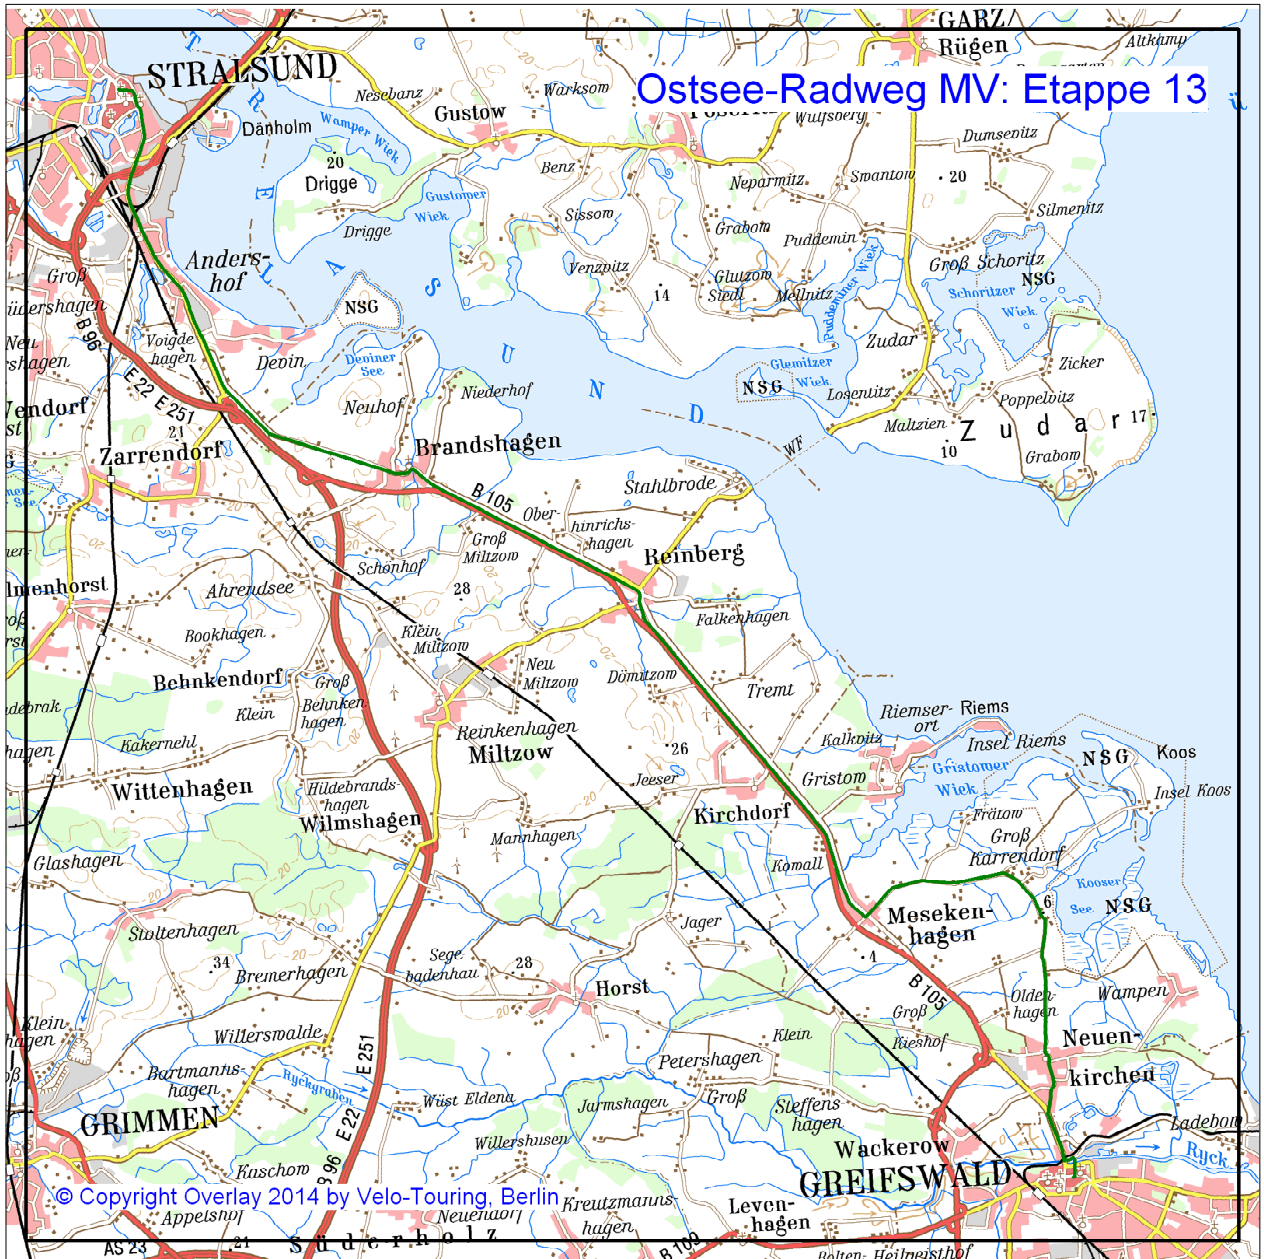

Ostsee-Radweg MV: Etappe 13

© Copyright Overlay 2014 by Velo-Touring, Berlin