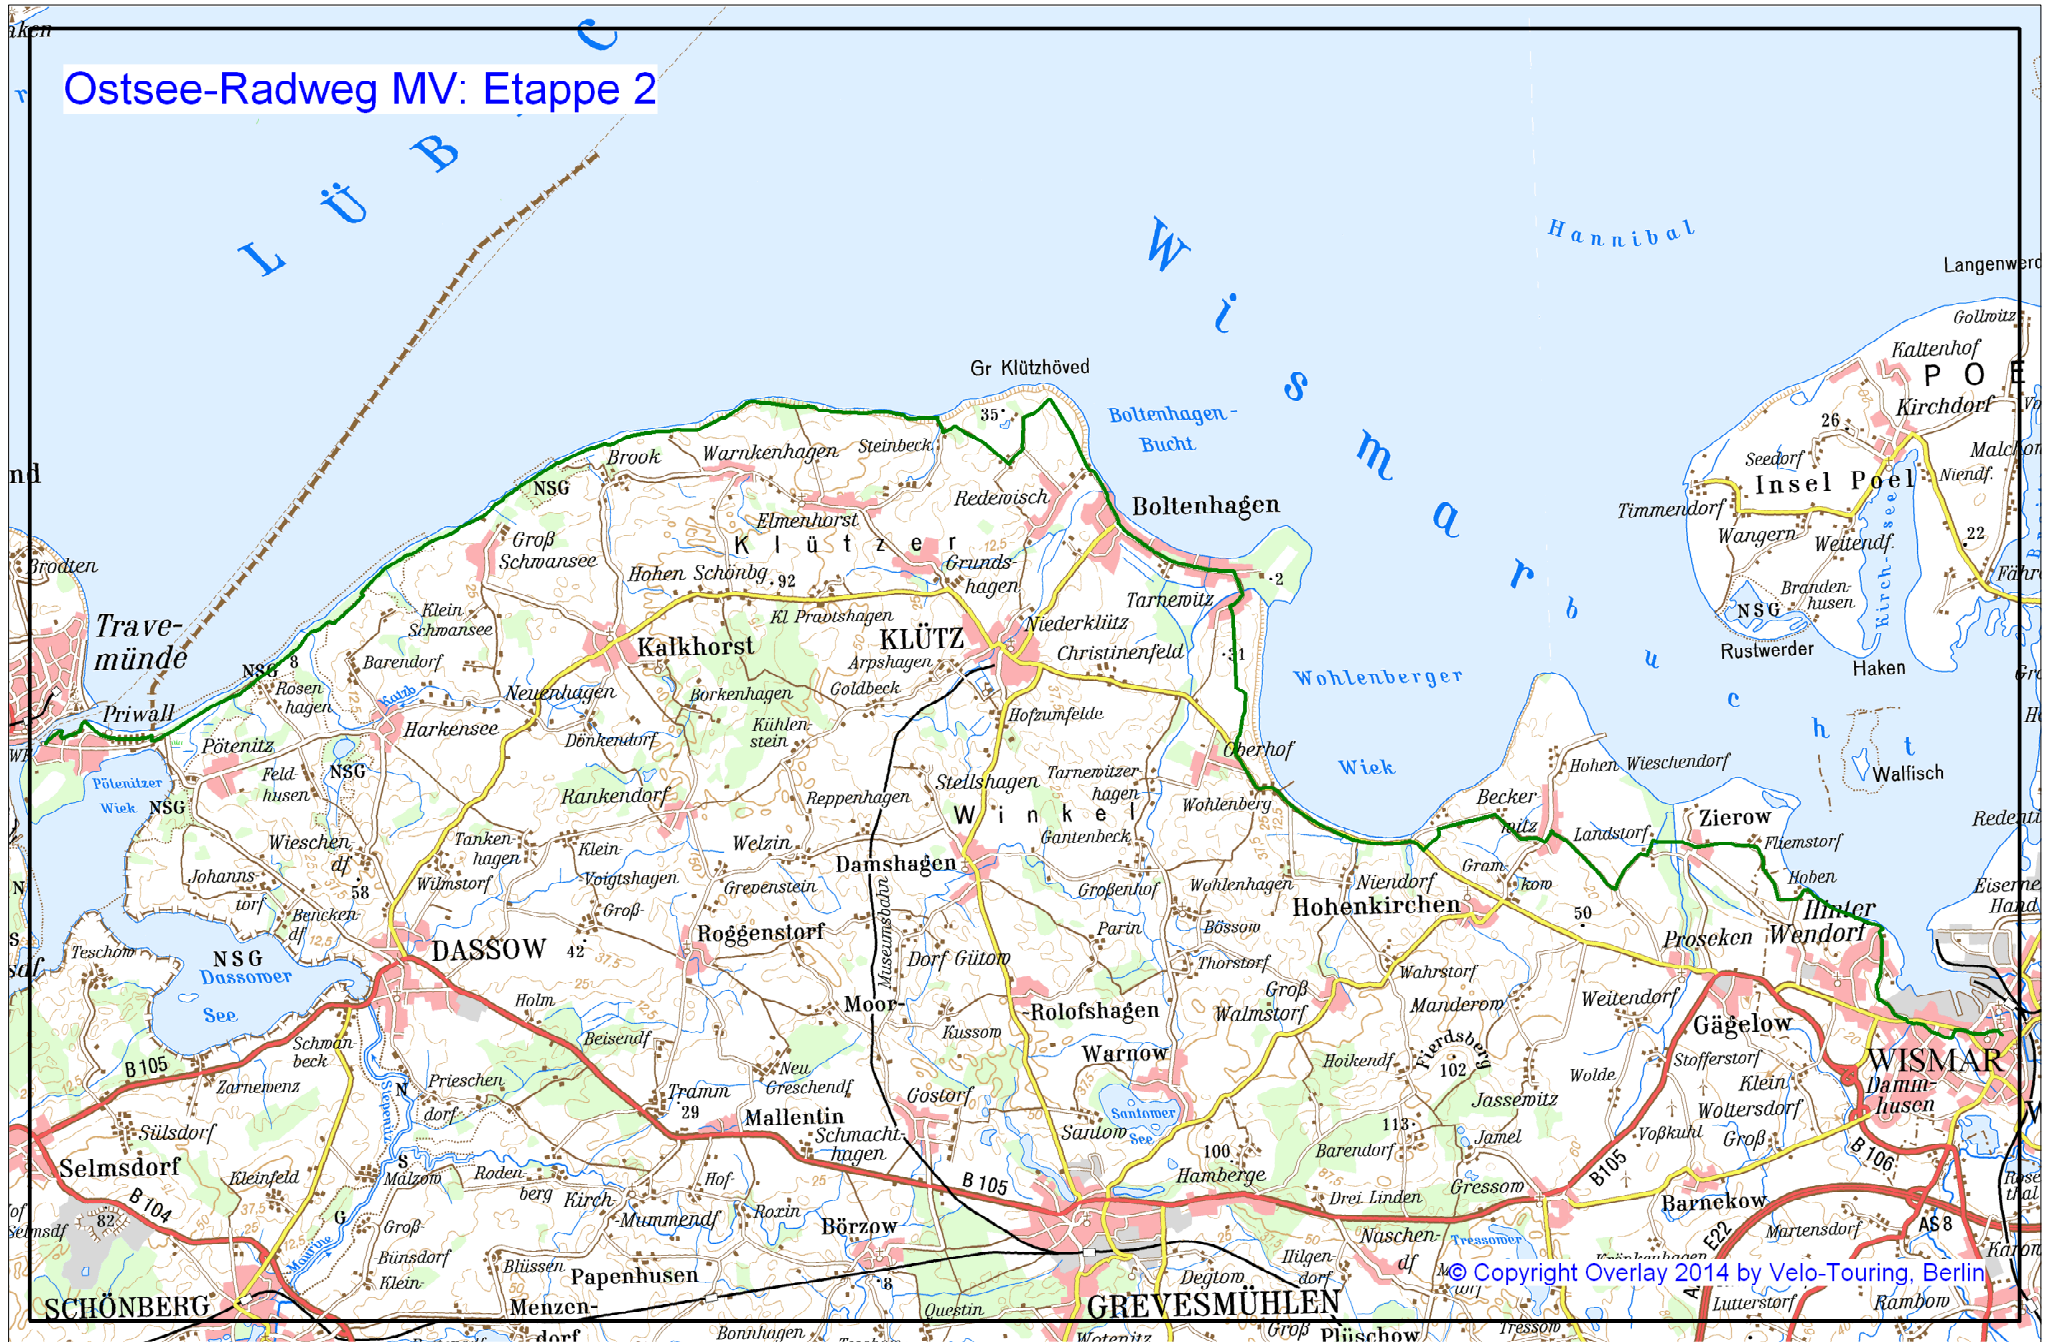

Ostsee-Radweg MV: Etappe 2

© Copyright Overlay 2014 by Velo-Touring, Berlin