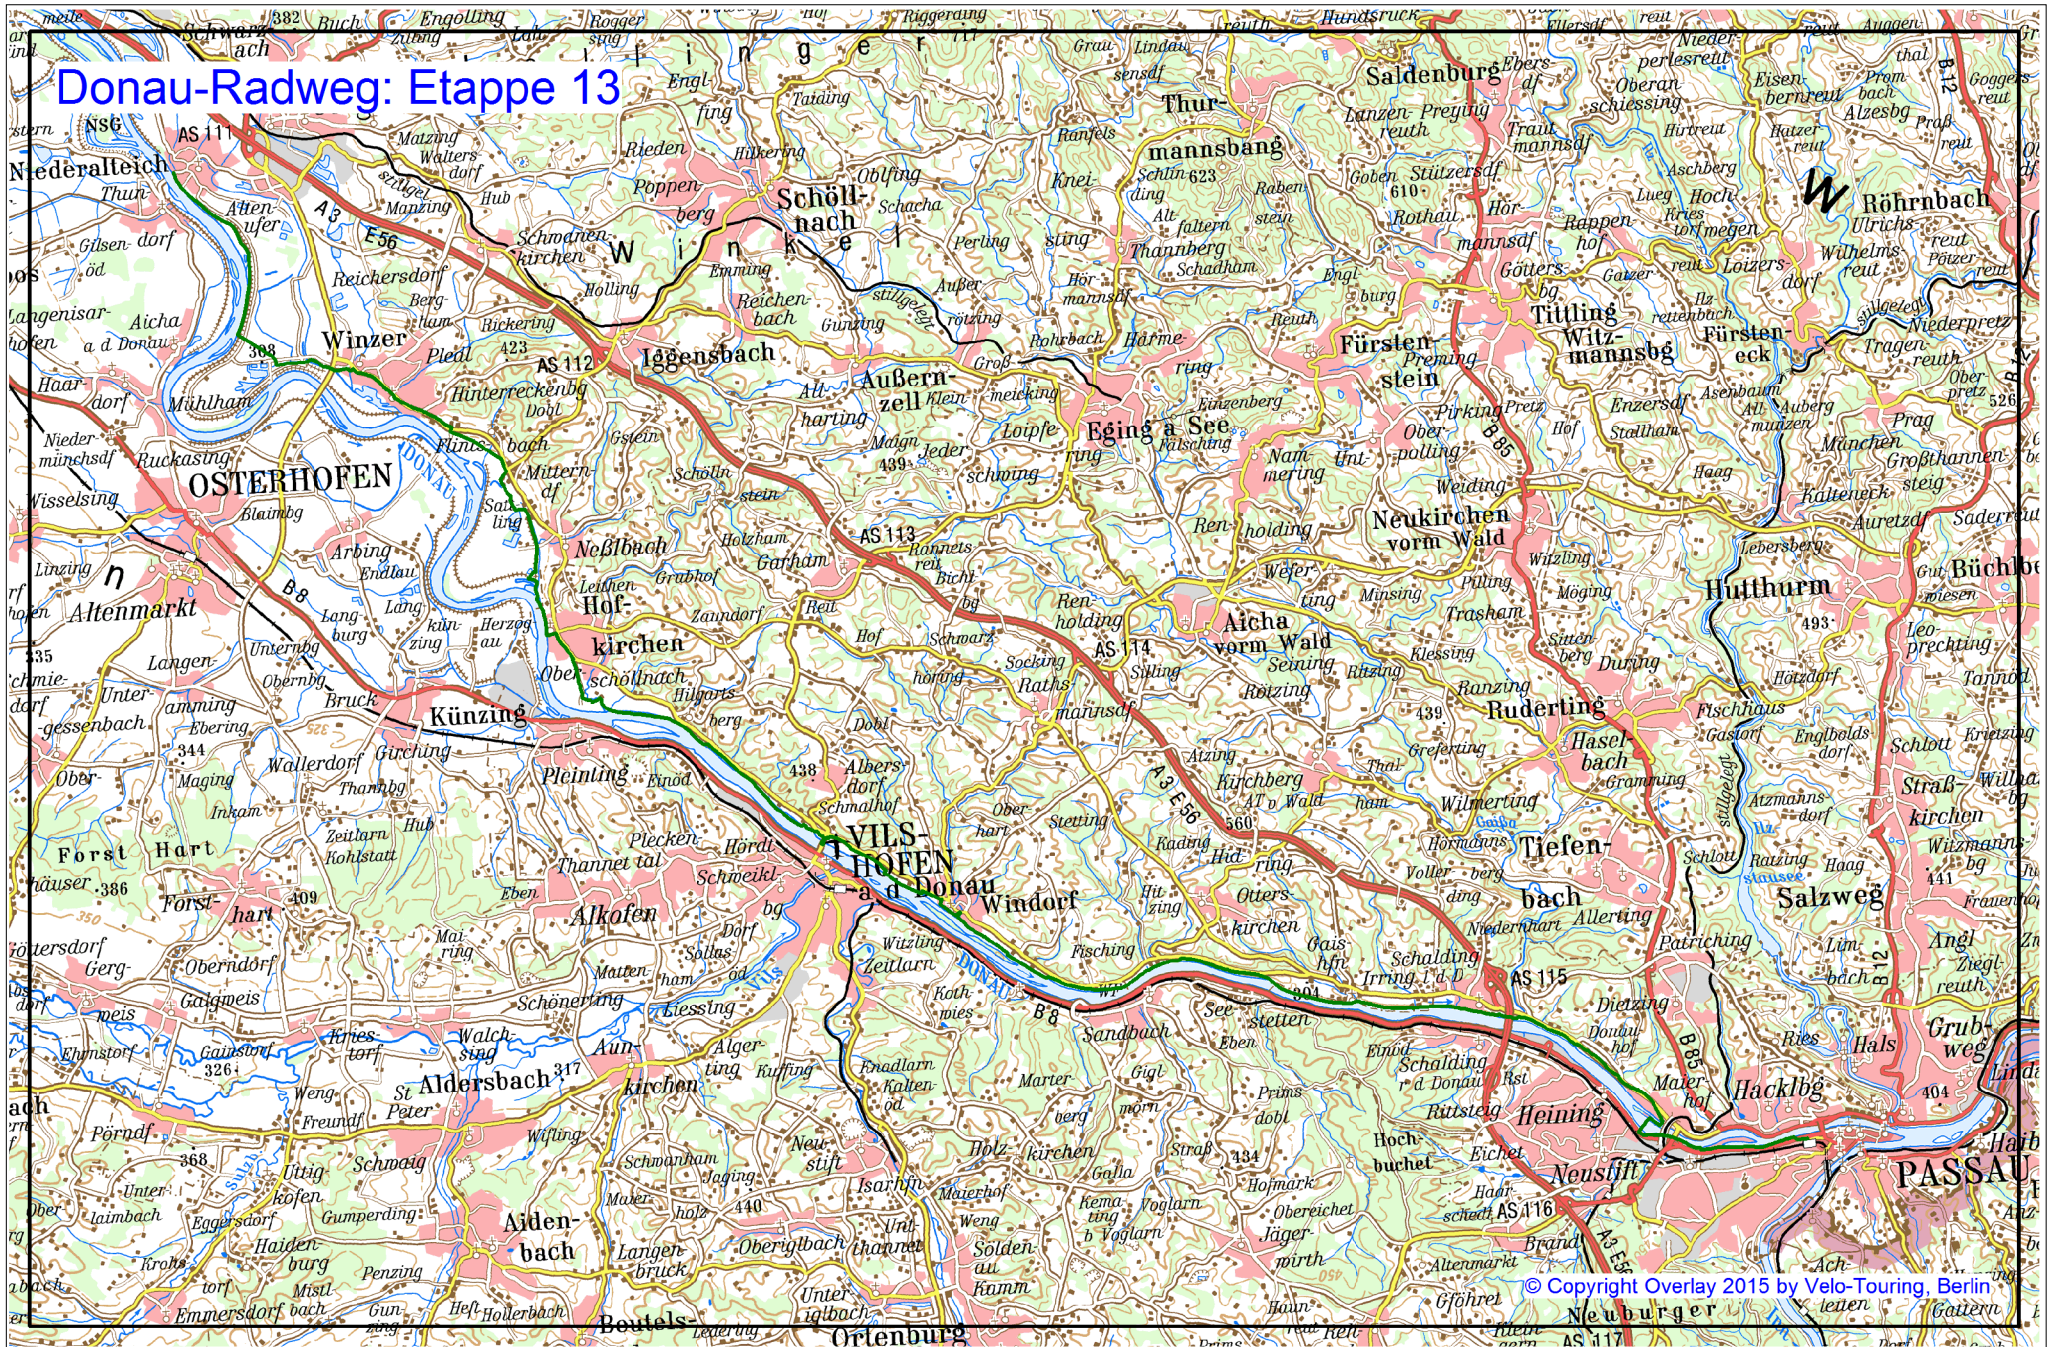

Donau-Radweg: Etappe 13

© Copyright Overlay 2015 by Velo-Touring, Berlin